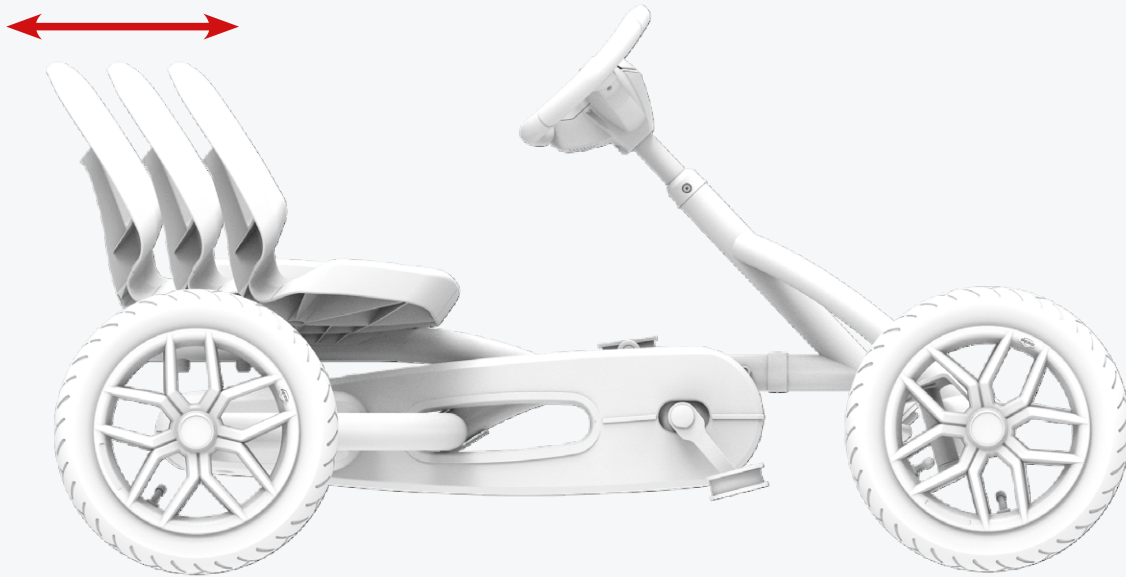

3-8

100 to 130 cm

BERG BUDDY

Great performance, great adventures

You will have the best adventures with your BERG Buddy. This cool go-kart is stable and safe. You will remain firmly on the ground even when going round the sharpest corners.

Discover the world with this cool go-kart! You won't need to worry about a thing during your adventures, because the BERG Buddy meets all safety requirements. The BFR-system enables you to go tearing around easily. The BERG Buddy will grow with you so you will have fun for a long time to come.

The BERG Buddy includes the following features that make it much safer and offer more fun.

*Experience years of
carefree fun!*

1. ROBUST FRAME

The BERG Buddy will give you years of outdoor fun. This go-kart has a robust metal frame that can take a beating.

Also, the adjustable seat allows you to get into the ideal position in the BERG Buddy.

Experience years of
carefree fun!

2. BFR-SYSTEM

The BERG Buddy is equipped with the unique, patented BFR-system. BFR stands for: Break, Freewheel and Reverse. The BFR-system allows you to brake using the pedals, but also reverse immediately after coming to a standstill.