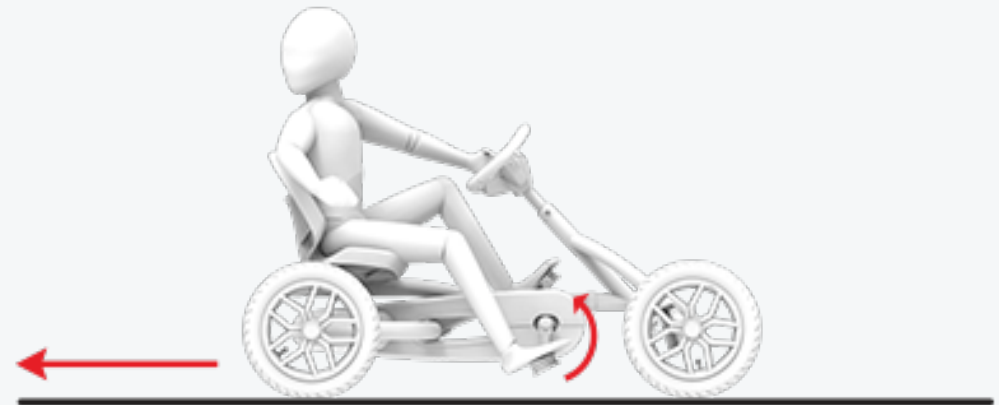

3-8

100 to 130 cm

BERG BUDDY

Great performance, great adventures

You will have the best adventures with your BERG Buddy. This cool go-kart is stable and safe. You will remain firmly on the ground even when going round the sharpest corners.

The BERG Buddy includes the following features that make it much safer and offer more fun.

*Experience years of
carefree fun!*

1. ROBUST FRAME

The BERG Buddy will give you years of outdoor fun. This go-kart has a robust metal frame that can take a beating.

Also, the adjustable seat allows you to get into the ideal position in the BERG Buddy.

Experience years of
carefree fun!

2. BFR-SYSTEM

The BERG Buddy is equipped with the unique, patented BFR-system. BFR stands for: Break, Freewheel and Reverse. The BFR-system allows you to brake using the pedals, but also reverse immediately after coming to a standstill.

This makes the BERG Buddy super simple and easy to ride. In addition, safety and maximum fun are perfectly combined due to the BFR-system.

Experience years of
carefree fun!

3. STABLE THANKS TO 4 WHEELS

Thanks to its four wheels, the BERG Buddy has excellent stability. They allow you to take corners quickly, sharply and safely.