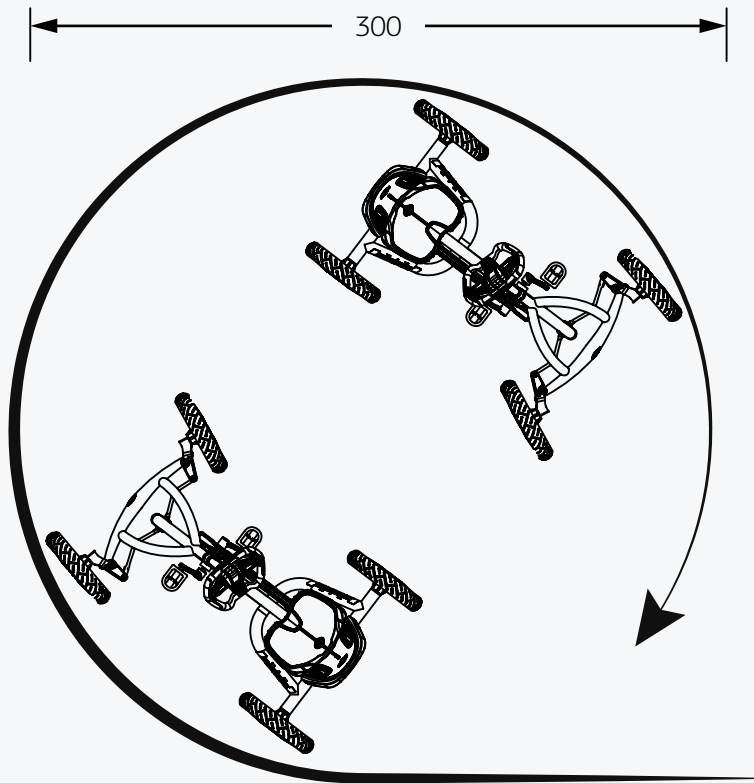

**** Only suitable for Buddy B-Orange and Buddy Lua.

BERG BUDDY DATA

Great performance, great adventures

The following data is applicable on all Buddy versions.

* All dimensions in cm

BERG BUDDY DATA

Great performance, great adventures

General

Recommended age	3 - 8 years
Min user height	100 cm
Max user height	130 cm
Max user weight	50 kg
Parental supervision necessary	Yes
Safety mark	CE
Assembly time	±30 min

Physical characteristics

Length	114 cm
Width	70 cm
Height	59 cm