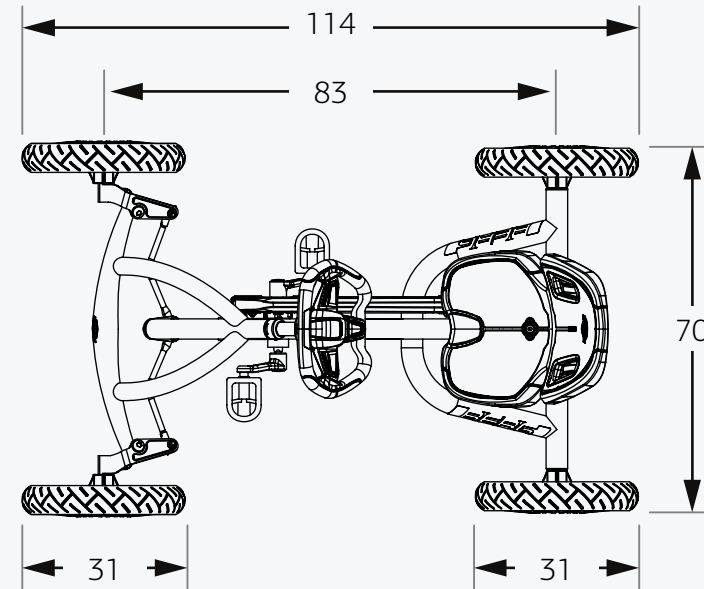

**** Only suitable for Buddy B-Orange and Buddy Lua.

BERG BUDDY DATA

Great performance, great adventures

The following data is applicable on all Buddy versions.

* All dimensions in cm

BERG BUDDY DATA

Great performance, great adventures

General

Recommended age	3 - 8 years
Min user height	100 cm
Max user height	130 cm
Max user weight	50 kg
Parental supervision necessary	Yes
Safety mark	CE
Assembly time	±30 min

Physical characteristics

Length	114 cm
Width	70 cm
Height	59 cm